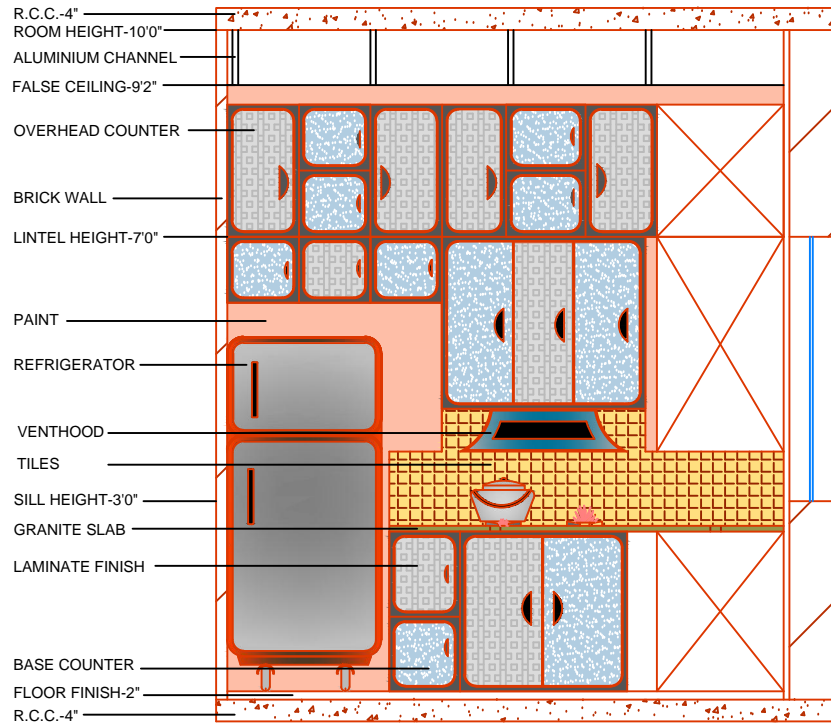

PRODUCED BY AN AUTODESK EDUCATIONAL PRODUCT

PRODUCED BY AN AUTODESK EDUCATIONAL PRODUCT

KITCHEN ELEVATION

INSTITUTE NAME- GIFT	
SUBMITTED BY -AJTV DESIGN WORLD	
SCALE- 1:1	
SUBMITTED TO- AZIM SIR	
SIGN-	DATE-