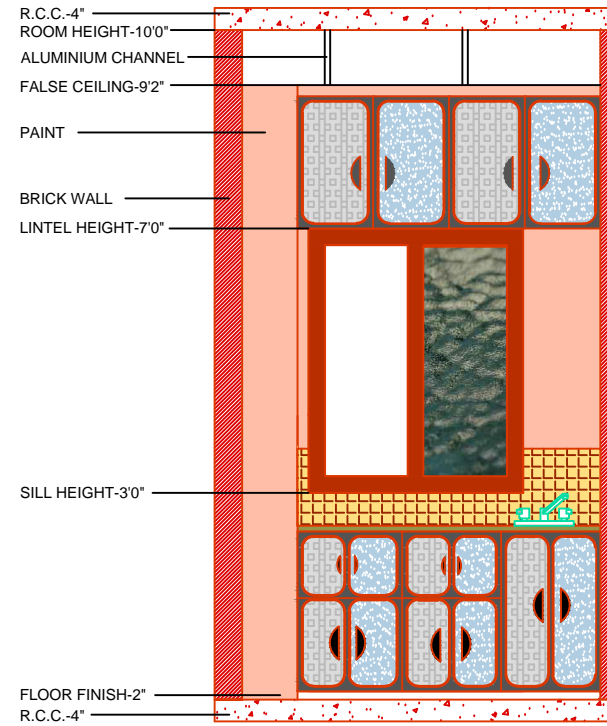

PRODUCED BY AN AUTODESK EDUCATIONAL PRODUCT

PRODUCED BY AN AUTODESK EDUCATIONAL PRODUCT

KITCHEN ELEVATION

INSTITUTE NAME- GIFT	
SUBMITTED BY -AJTV DESIGN WORLD	
SCALE- 1:1	
SUBMITTED TO- AZIM SIR	
SIGN-	DATE-